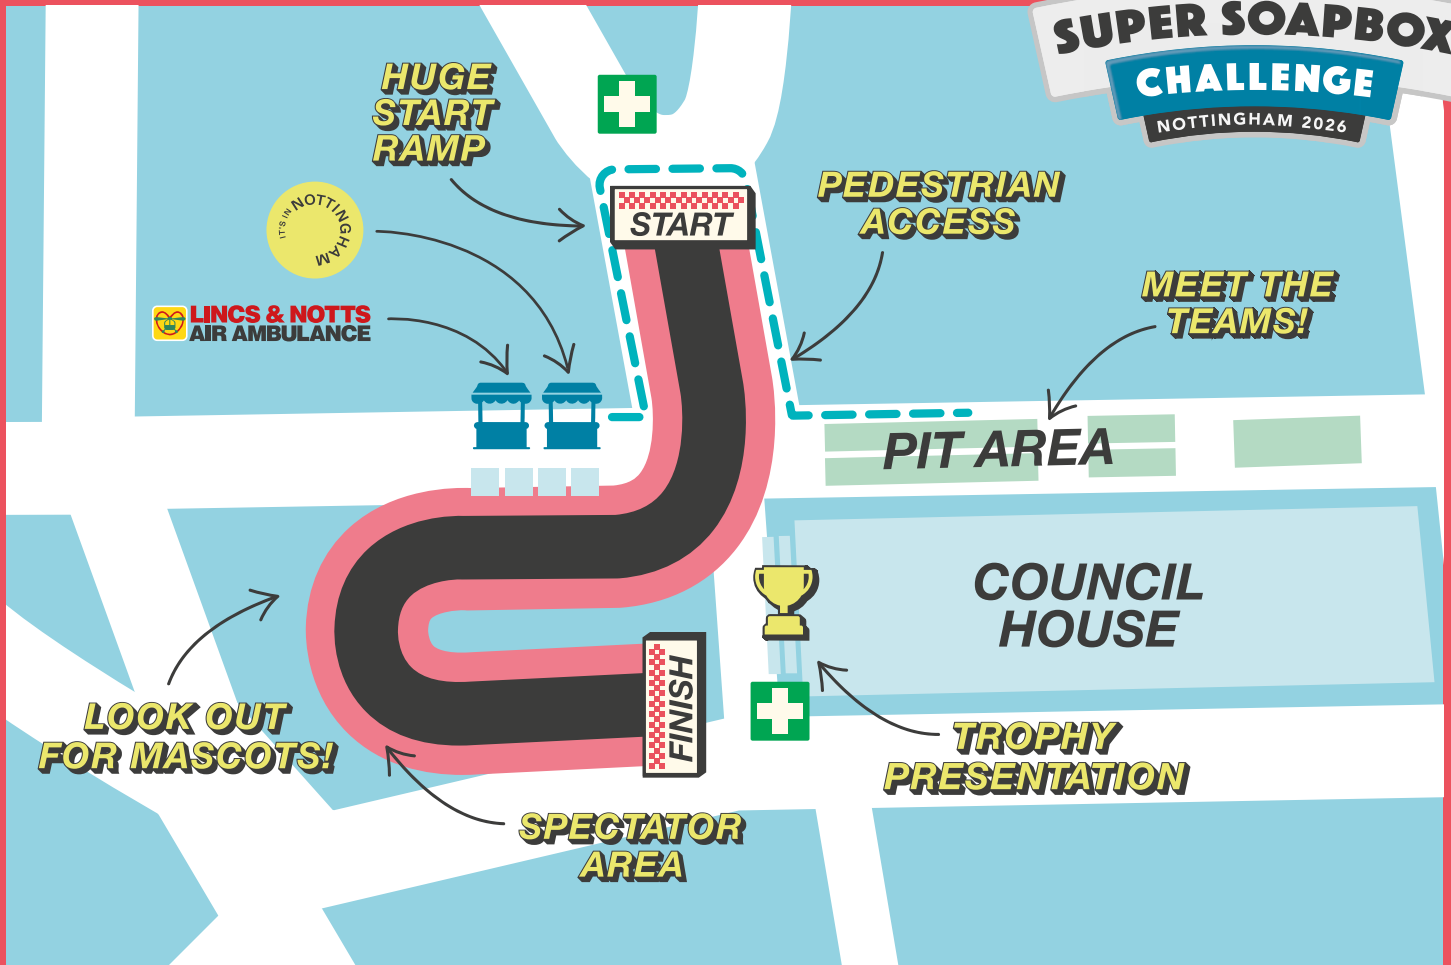

# TRACK MAP

**SUPER SOAPBOX  
CHALLENGE**  
NOTTINGHAM 2026

## SCHEDULE

**10:45 | OPENING PROCESSION**

**11:00 | ROUND 1**

**12:30 | LUNCH BREAK**

**13:00 | ROUND 2**

**16:30 | PRIZE GIVING & AWARDS**

*Nottingham in  
your pocket!*

Download the **FREE**  
*It's in Nottingham* app  
for the latest offers  
and events.

# FIND YOUR PITSTOP

## Local food and drink spots *less than 5 minutes away...*

- |                  |                       |                       |                      |
|------------------|-----------------------|-----------------------|----------------------|
| 1 Popeyes        | 13 Escobar            | 25 Slim Chickens      | 37 Doughnotts        |
| 2 Jollibee       | 14 Revolución de Cuba | 26 Dunkin'            | 38 Cheese & Pasta Co |
| 3 Wendy's        | 15 Swat Burg          | 27 McDonald's         | 39 200° Coffee       |
| 4 Gusto          | 16 Ohannes            | 28 Burger & Sauce     | 40 Burger King       |
| 5 WOWO           | 17 KFC                | 29 Greggs             | 41 The Joseph Else   |
| 6 Barburrito     | 18 Slug & Lettuce     | 30 Fox Cafe           | 42 Kokoro            |
| 7 Pizza Express  | 19 Falafel            | 31 BOX                | 43 WingStop          |
| 8 Maki & Ramen   | 20 Roosters Piri Piri | 32 Faradays           | 44 Bierkeller        |
| 9 Zizzi          | 21 McDonald's         | 33 Cosy Club          | 45 Cafe Sobar        |
| 10 Panda Tea Co. | 22 Taco Bell          | 34 Delilah Fine Foods |                      |
| 11 The Alchemist | 23 Nando's            | 35 Rudy's Pizza       |                      |
| 12 Bill's        | 24 Five Guys          | 36 Biscuit & Brew     |                      |