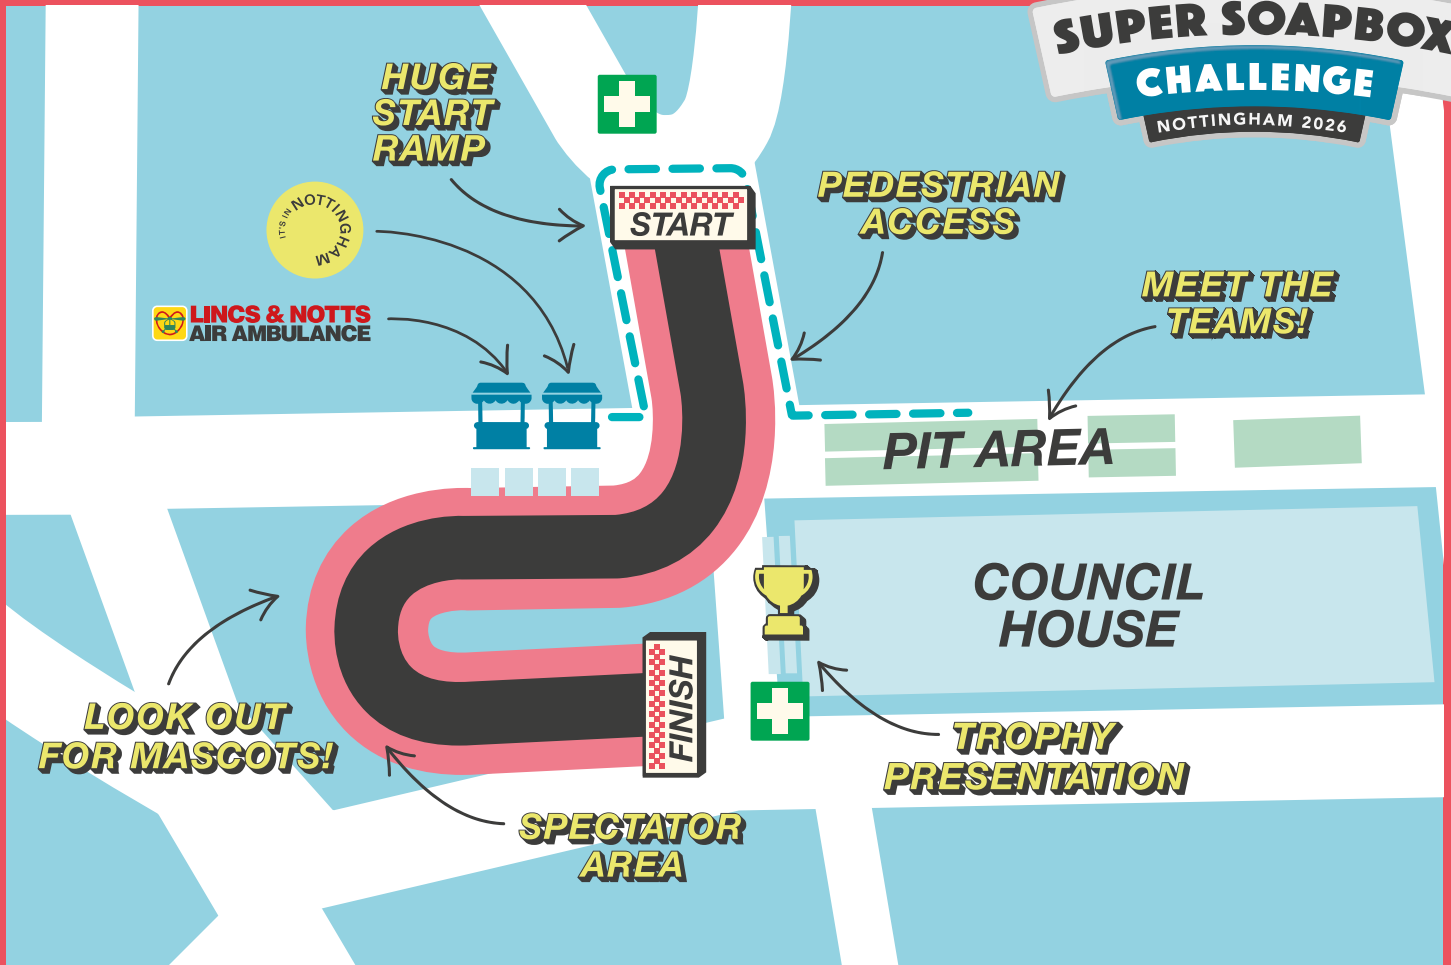

TRACK MAP

**SUPER SOAPBOX
CHALLENGE**
NOTTINGHAM 2026

SCHEDULE

10:45 | OPENING PROCESSION

11:00 | ROUND 1

12:30 | LUNCH BREAK

13:00 | ROUND 2

16:30 | PRIZE GIVING & AWARDS

FIND YOUR PITSTOP

SUPER SOAPBOX CHALLENGE
NOTTINGHAM 2026

Local food and drink spots *less than 5 minutes away...*

- | | | | |
|------------------|-----------------------|-----------------------|----------------------|
| 1 Popeyes | 13 Las Iguanas | 25 Slim Chickens | 37 Doughnotts |
| 2 Jollibee | 14 Revolución de Cuba | 26 Starbucks | 38 Cheese & Pasta Co |
| 3 Wendy's | 15 Swat Burg | 27 McDonald's | 39 200° Coffee |
| 4 Gusto | 16 Ohannes | 28 Burger & Sauce | 40 Burger King |
| 5 WOWO | 17 KFC | 29 Greggs | 41 The Joseph Else |
| 6 Afrikana | 18 Slug & Lettuce | 30 Fox Cafe | 42 Kokoro |
| 7 Pizza Express | 19 Falafel | 31 BOX | 43 WingStop |
| 8 Maki & Ramen | 20 Roosters Piri Piri | 32 Faradays | 44 Bierkeller |
| 9 Zizzi | 21 McDonald's | 33 Cosy Club | 45 Cafe Sobar |
| 10 Panda Tea Co. | 22 Taco Bell | 34 Delilah Fine Foods | |
| 11 The Alchemist | 23 Nando's | 35 Rudy's Pizza | |
| 12 Bill's | 24 Five Guys | 36 Biscuit & Brew | |